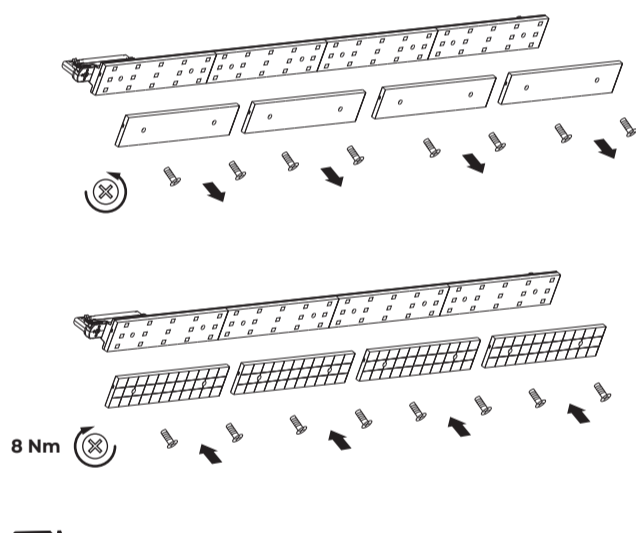

LTL...ADJ

LTL LENS SET S 60D

Index: 38394

LTL LENS SET AS 35X35

Index: 38395

TEAR N TR 1M

TEAR N CON-L-RL

TEAR N TR 2M

TEAR N CON-T-LRR

TEAR N PCON R

TEAR N CON-I FLEX

TEAR N PCON L

TEAR N CON-X

TEAR N SKIT

TEAR N SCLAMP

TEAR N EPLUG