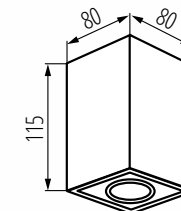

GORD XS DLP-50-W
GORD XS DLP-50-B

●	BORD DLP-50-B	22552	max 10W LED	ø95 x 125
○	BORD DLP-50-W	22551	max 10W LED	ø95 x 125
●	BORD XS DLP-50-B	25478	max 10W LED	ø80 x 115
○	BORD XS DLP-50-W	25479	max 10W LED	ø80 x 115
●	GORD XS DLP-50-B	25476	max 10W LED	80 x 80 x 115
○	GORD XS DLP-50-W	25477	max 10W LED	80 x 80 x 115

Regulacja kątowna oprawy oświetleniowej [°]: **25**

Stopień IP: **20**

BORD DLP

BORD XS DLP

GORD XS DLP

Kanlux

Kanlux
BORD XS / GORD XS
dobrze
spakowane

kanlux.com