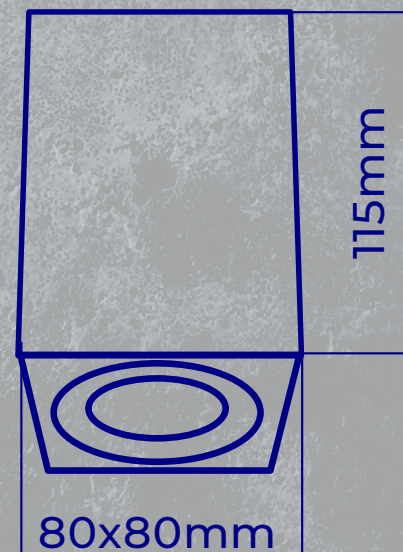

Kanlux

NOWOŚĆ

KANLUX GORD XS

Seria mniejszych
opraw Kanlux GORD.

25477

GORD XS DLP-50-W

25476

GORD XS DLP-50-B